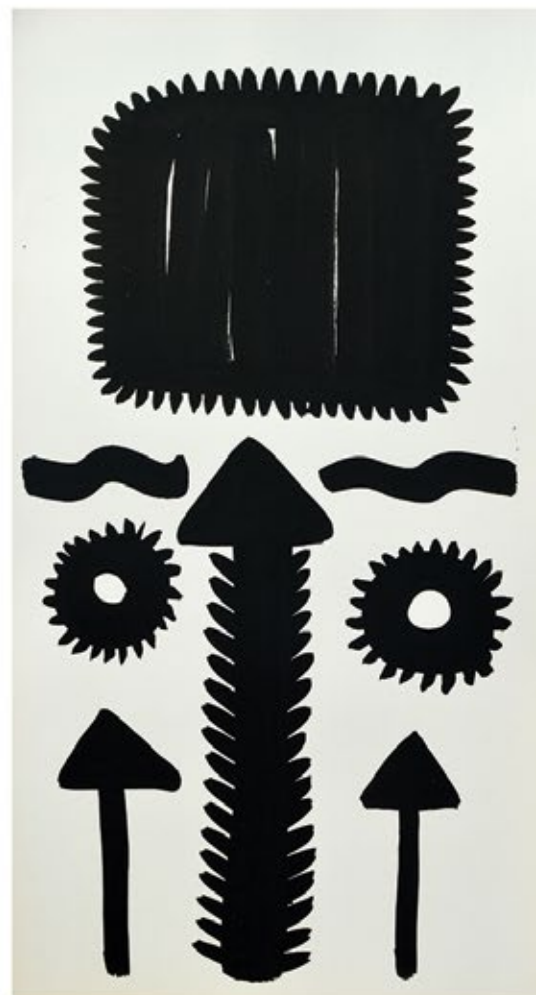

Untitled | Ink on Paper | 39 x 21 Inches each | 2015

INR 70,000 each