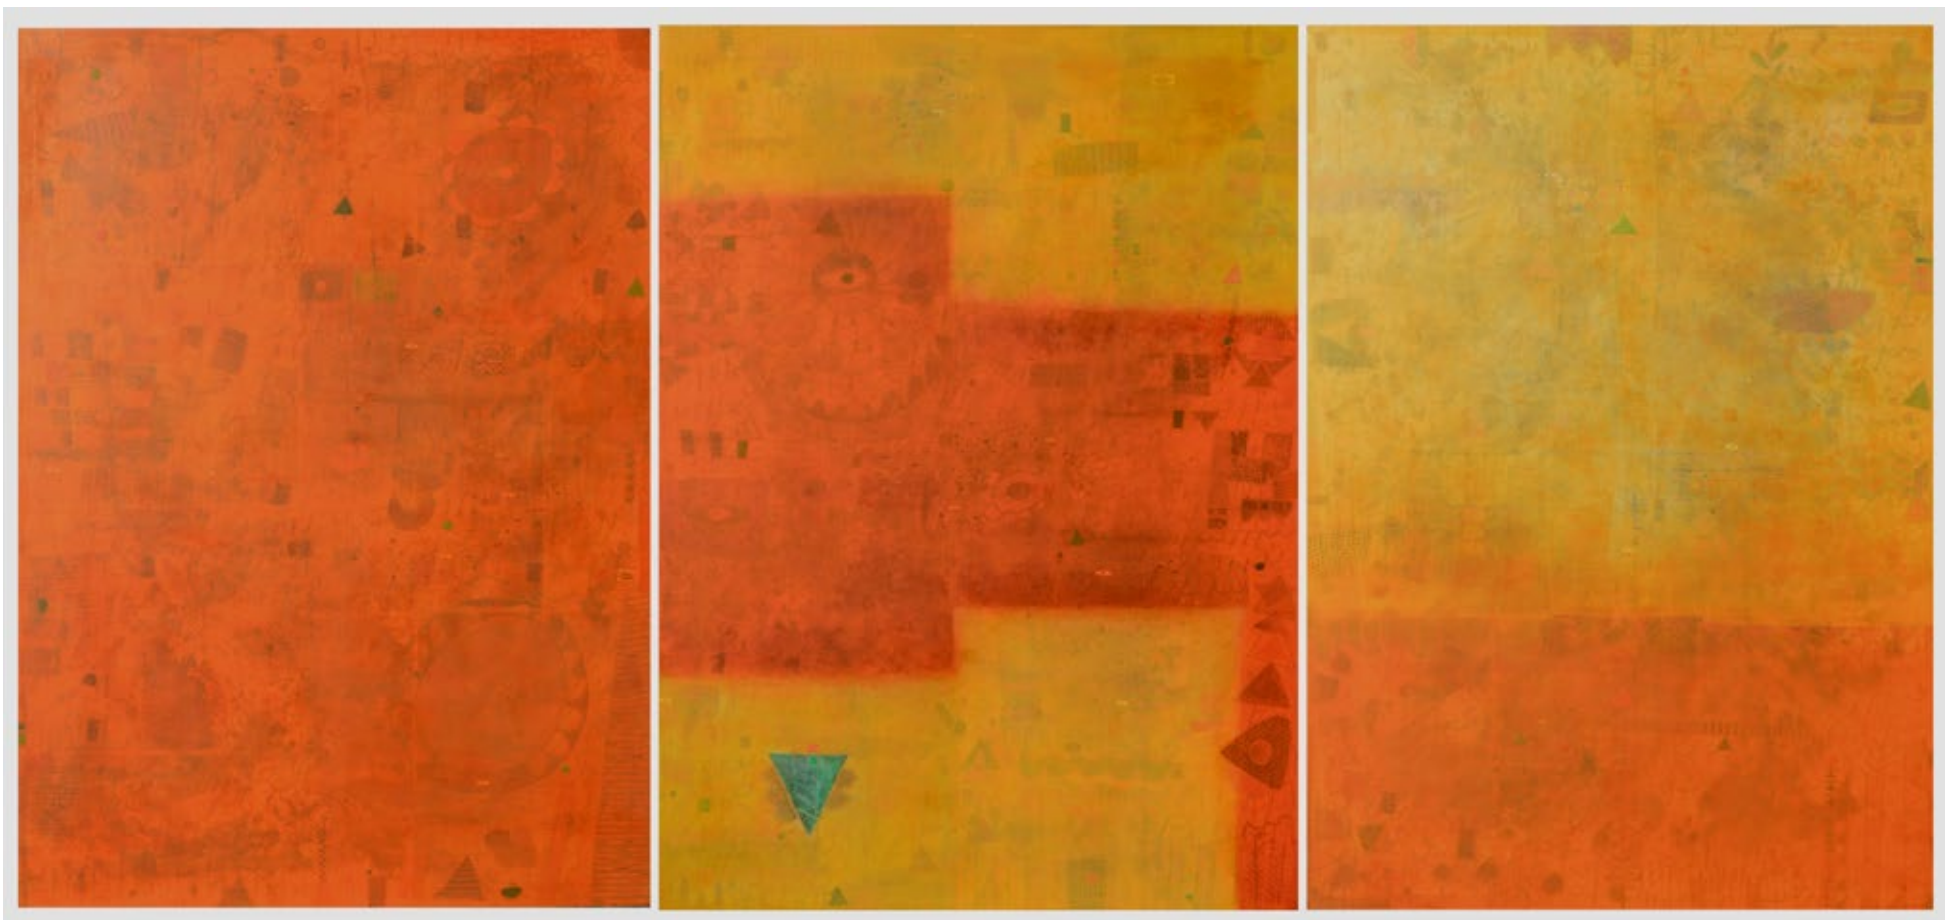

Whispers Within

Resent works by Yashvant Singh

Untitled | Mix Media on Canvas | 84x180 Inches | 2024

INR 16,50,000