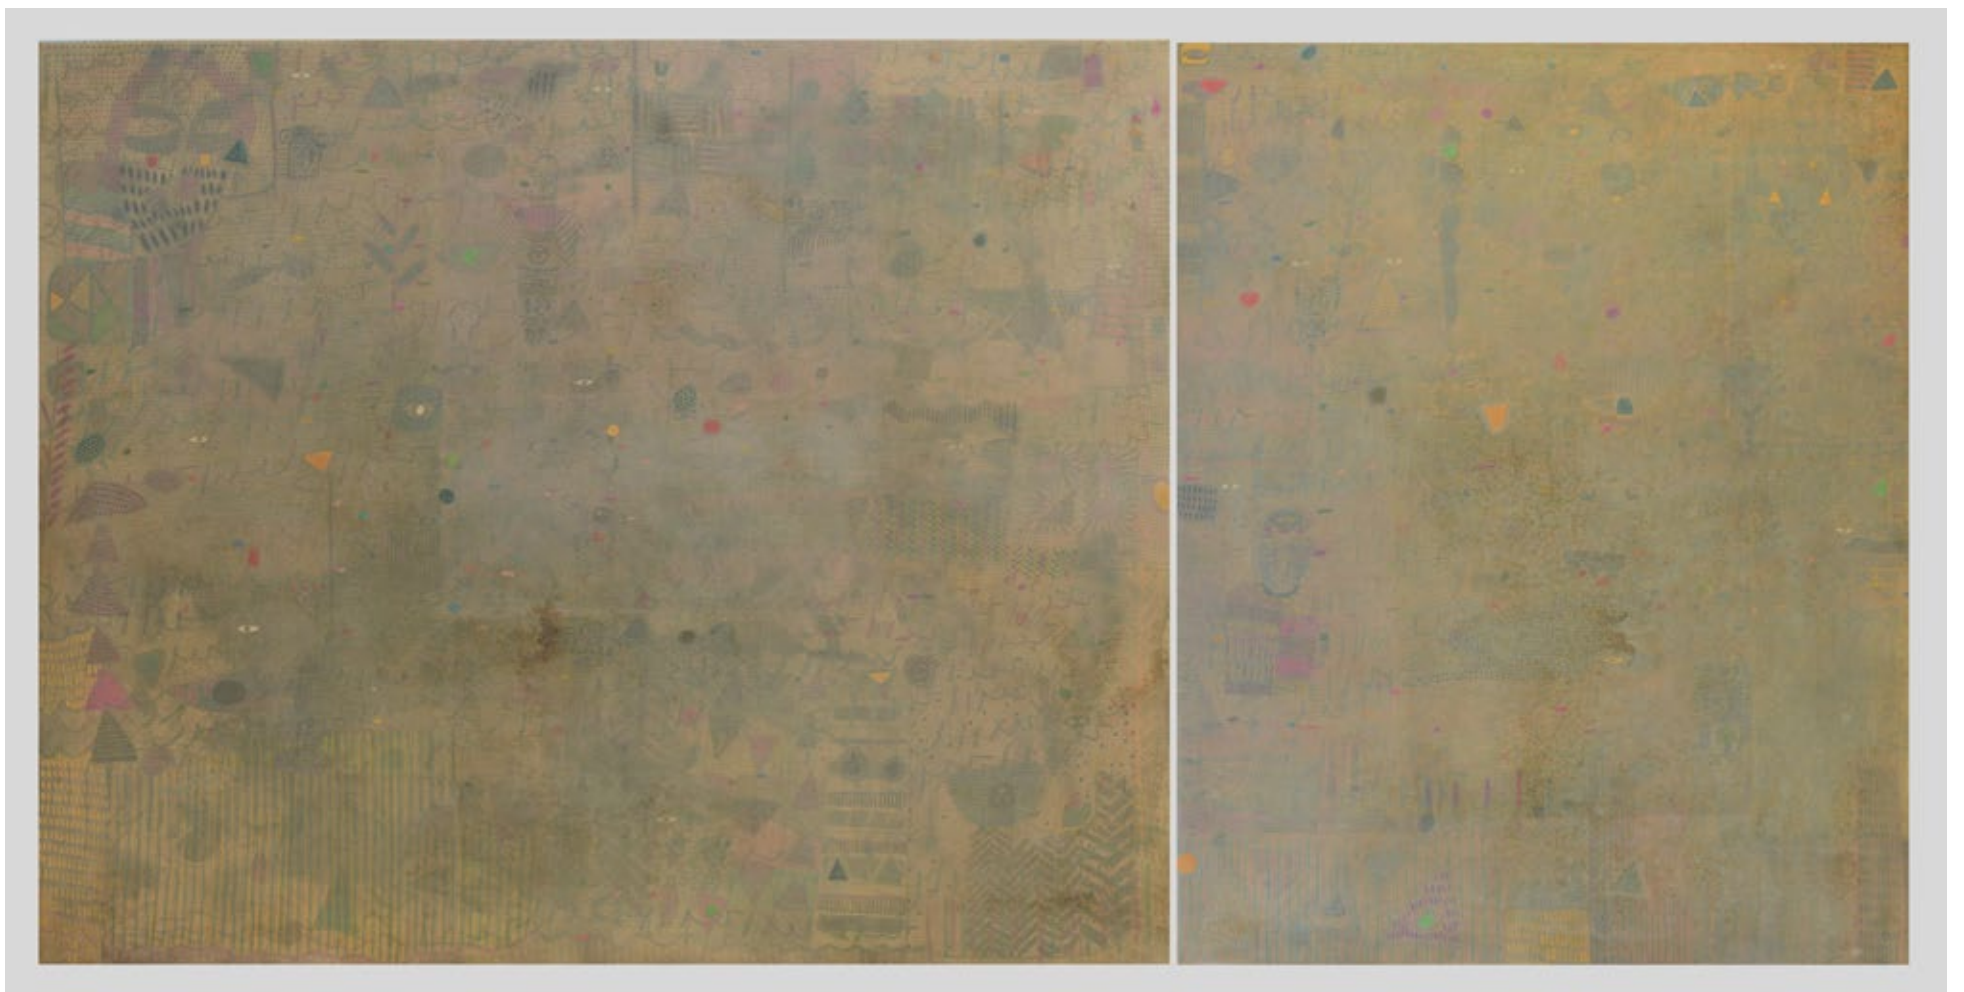

Whispers Within

Resent works by Yashvant Singh

Untitled | Mix Media on Canvas | 60 x120 Inches | 2024

INR 8,00,000